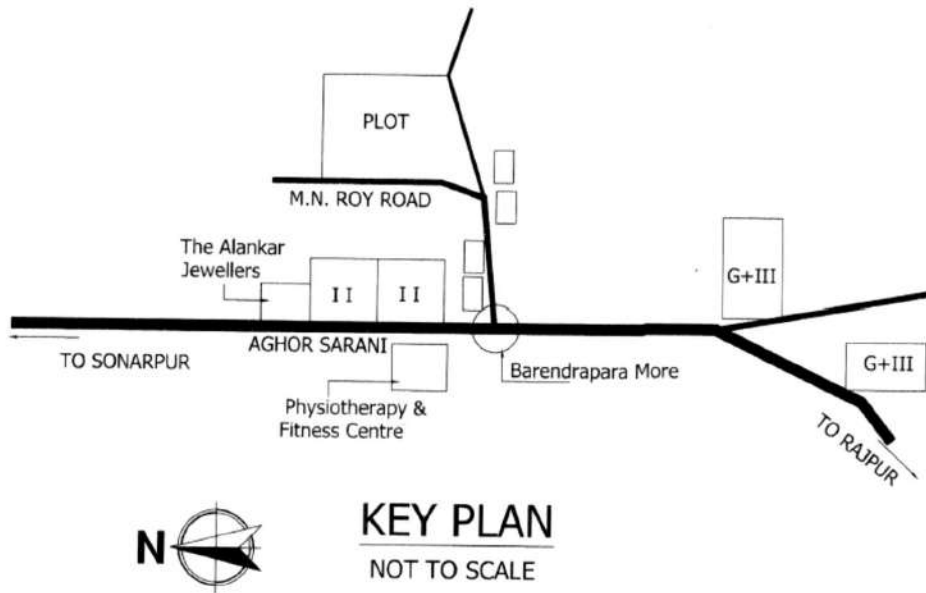

Holding No. 207, M.N. Roy Road, Ward No. 16, P.O. Rajpur, P.S. -Sonarpur, Rajpur Sonarpur Municipality,
Dist.- South 24 Parganas, Kolkata - 700149.

LAT: 22.41714 N

LONG: 88.41745 E

BOSE ENGINEERING & CONSTRUCTION